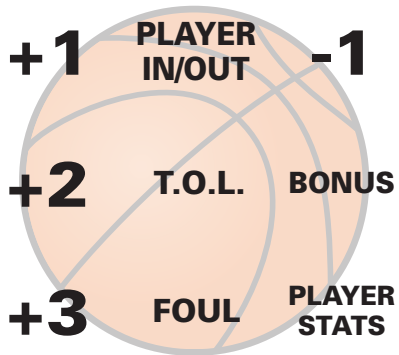

EVENT

HEAT

**TIME/
DIST.**

OPTION

ENTER

Track

PULL

GUEST SCORE

+1

**THIS
DIST.**

**BEST
DIST.**

Track

PULL

HOME SCORE

Basketball

PULL

BASKETBALL

Basketball

PULL

GUEST SCORE

Basketball

PULL