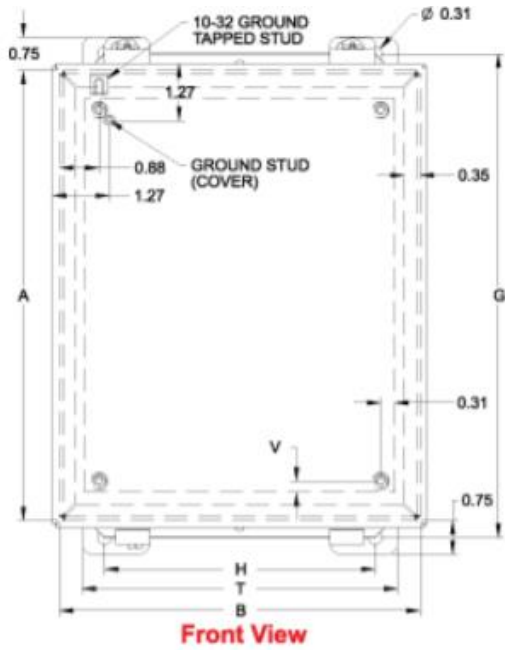

### Features

- Everything included for easy installation
- (2) 40 mm, mushroom head, pushbuttons
- Momentary N.O.
- 25 Feet long, 22 AWG wire leads with terminations
- UL Listed, CSA Certified, TUV Approved, and CE
- Wide switching range from 5 mA to 10 A
- 14Ga. NEMA 12,13 and IP54 watertight enclosure
- Made in the USA

### Options

- Multiple N.O. and N.C. contacts snap on
- 60 mm Mushroom head
- Key Switch
- Custom wire lead lengths
- Red, Yellow, Green, Blue, Black and White buttons
- Latching (maintained) contacts
- IP20 (finger-safe) contacts
- Illuminated pushbuttons

### Specifications

- **Function** (2) NEMA, IP-54 Push-Button Switches, Enclosure and 25 Feet of Cabling
- **Operation** Momentary Normally Open (Separate contacts but use same common)
- **Mechanical Life** 5,000,000 (900 operations per hour)
- **Weight** ~5.0 Pound
- **Operating Temp** 0° to 49° Celsius (32° to 120° Fahrenheit)
- **Operating Force** 8 Nm (816 grams)
- **Dimensions** 6 inches (15.24 cm) x 4 inches (10.16 cm) x 6 inches (15.24 cm)
- **Protection** IP65; NEMA Type 1, 2, 3, 3R, 3S, 4, 4X, 5, 12, 13 (From front of Panel)
- **Standards** Conforming to EN60947-1, EN60947-5-1, VDE0660-200, UL508, CSA C22-2 No.14, IEC60529, NEMA ICS6-110
- **Approvals** CSA, UL, TÜV

# SW-2-HD-RED-BLK-NEMA - Dimensions:

Dimensions are in inches (millimeters)

Part No.	Overall Dimensions											Cover						
	A	B	C	D	E	F	G	H	J	L	N	Dimensions	P	T	V	Y	Z	
1414A <sup>1</sup>	4.00	4.00	3.00	-	-	-	4.75	2.00	2.64	5.50	1.31	4.31	4.31	1.50	3.00	-	-	-
1414C <sup>1</sup>	6.00	4.00	3.00	4.88	2.88	2.51	6.75	2.00	2.64	7.50	1.31	6.31	4.31	1.50	3.00	0.31	0.56	0.56