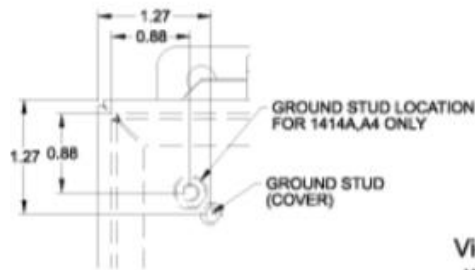

### Features

- Everything included for easy installation
- (2) 40 mm, mushroom head, pushbuttons
- Momentary N.O.
- 25 Feet long, 22 AWG wire leads with terminations
- UL Listed, CSA Certified, TUV Approved, and CE
- Wide switching range from 5 mA to 10 A
- 14Ga. NEMA 12,13 and IP54 watertight enclosure
- Made in the USA

### Options

- Multiple N.O. and N.C. contacts snap on
- 60 mm Mushroom head
- Key Switch
- Custom wire lead lengths
- Red, Yellow, Green, Blue, Black and White buttons
- Latching (maintained) contacts
- IP20 (finger-safe) contacts
- Illuminated pushbuttons

### Specifications

- **Function** (2) NEMA, IP-54 Push-Button Switches, Enclosure and 25 Feet of Cabling
- **Operation** Momentary Normally Open (Separate contacts but use same common)
- **Mechanical Life** 5,000,000 (900 operations per hour)
- **Weight** ~5.0 Pound
- **Operating Temp** 0° to 49° Celsius (32° to 120° Fahrenheit)
- **Operating Force** 8 Nm (816 grams)
- **Dimensions** 6 inches (15.24 cm) x 4 inches (10.16 cm) x 6 inches (15.24 cm)
- **Protection** IP65; NEMA Type 1, 2, 3, 3R, 3S, 4, 4X, 5, 12, 13 (From front of Panel)
- **Standards** Conforming to EN60947-1, EN60947-5-1, VDE0660-200, UL508, CSA C22-2 No.14, IEC60529, NEMA ICS6-110
- **Approvals** CSA, UL, TÜV

# SW-2-HD-RED-BLK-NEMA - Dimensions:

Dimensions are in inches (millimeters)

Part No.	Overall Dimensions											Cover						
	A	B	C	D	E	F	G	H	J	L	N	Dimensions	P	T	V	Y	Z	
1414A <sup>1</sup>	4.00	4.00	3.00	-	-	-	4.75	2.00	2.64	5.50	1.31	4.31	4.31	1.50	3.00	-	-	-
1414C <sup>1</sup>	6.00	4.00	3.00	4.88	2.88	2.51	6.75	2.00	2.64	7.50	1.31	6.31	4.31	1.50	3.00	0.31	0.56	0.56