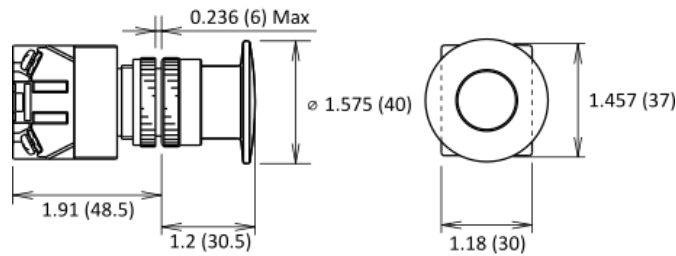

### Features

- Everything included for easy installation
- (2) 40 mm, mushroom head, pushbuttons
- Momentary N.O.
- 25 Feet long, 22 AWG wire leads with terminations
- UL Listed, CSA Certified, TUV Approved, and CE
- Wide switching range from 5 mA to 10 A
- 14Ga. NEMA 12,13 and IP54 watertight enclosure
- Made in the USA

### Options

- Multiple N.O. and N.C. contacts snap on
- 60 mm Mushroom head
- Key Switch
- Custom wire lead lengths
- Red, Yellow, Green, Blue, Black and White buttons
- Latching (maintained) contacts
- IP20 (finger-safe) contacts
- Illuminated pushbuttons

### Specifications

- **Function** (2) NEMA, IP-54 Push-Button Switches, Enclosure and 25 Feet of Cabling
- **Operation** Momentary Normally Open (Separate contacts but use same common)
- **Mechanical Life** 5,000,000 (900 operations per hour)
- **Weight** ~5.0 Pound
- **Operating Temp** 0° to 49° Celsius (32° to 120° Fahrenheit)
- **Operating Force** 8 Nm (816 grams)
- **Dimensions** 6 inches (15.24 cm) x 4 inches (10.16 cm) x 6 inches (15.24 cm)
- **Protection** IP65; NEMA Type 1, 2, 3, 3R, 3S, 4, 4X, 5, 12, 13 (From front of Panel)
- **Standards** Conforming to EN60947-1, EN60947-5-1, VDE0660-200, UL508, CSA C22-2 No.14, IEC60529, NEMA ICS6-110
- **Approvals** CSA, UL, TÜV

# SW-2-HD-RED-BLK-NEMA - Dimensions:

Dimensions are in inches (millimeters)

Part No.	Overall Dimensions											Cover						
	A	B	C	D	E	F	G	H	J	L	N	Dimensions	P	T	V	Y	Z	
1414A <sup>1</sup>	4.00	4.00	3.00	-	-	-	4.75	2.00	2.64	5.50	1.31	4.31	4.31	1.50	3.00	-	-	-
1414C <sup>1</sup>	6.00	4.00	3.00	4.88	2.88	2.51	6.75	2.00	2.64	7.50	1.31	6.31	4.31	1.50	3.00	0.31	0.56	0.56