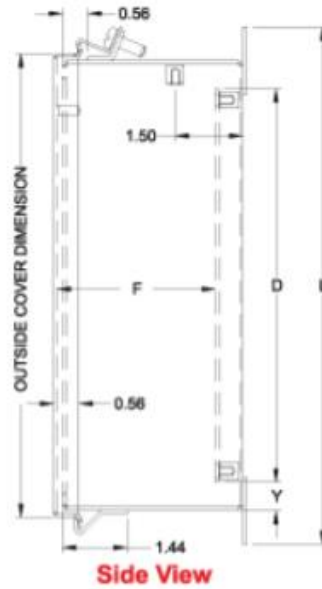

### Specifications

- **Function** (2) NEMA, IP-54 Push-Button Switches, Enclosure and 25 Feet of Cabling
- **Operation** Momentary Normally Open (Separate contacts but use same common)
- **Mechanical Life** 5,000,000 (900 operations per hour)
- **Weight** ~5.0 Pound
- **Operating Temp** 0° to 49° Celsius (32° to 120° Fahrenheit)
- **Operating Force** 8 Nm (816 grams)
- **Dimensions** 6 inches (15.24 cm) x 4 inches (10.16 cm) x 6 inches (15.24 cm)
- **Protection** IP65; NEMA Type 1, 2, 3, 3R, 3S, 4, 4X, 5, 12, 13 (From front of Panel)
- **Standards** Conforming to EN60947-1, EN60947-5-1, VDE0660-200, UL508, CSA C22-2 No.14, IEC60529, NEMA ICS6-110
- **Approvals** CSA, UL, TÜV

# SW-2-HD-RED-BLK-NEMA - Dimensions:

Dimensions are in inches (millimeters)

Part No.	Overall Dimensions											Cover						
	A	B	C	D	E	F	G	H	J	L	N	Dimensions	P	T	V	Y	Z	
1414A <sup>1</sup>	4.00	4.00	3.00	-	-	-	4.75	2.00	2.64	5.50	1.31	4.31	4.31	1.50	3.00	-	-	-
1414C <sup>1</sup>	6.00	4.00	3.00	4.88	2.88	2.51	6.75	2.00	2.64	7.50	1.31	6.31	4.31	1.50	3.00	0.31	0.56	0.56