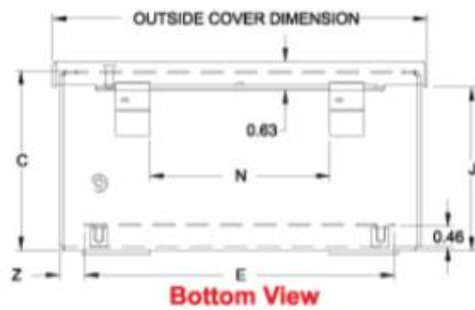

### Specifications

- **Function** (2) NEMA, IP-54 Push-Button Switches, Enclosure and 25 Feet of Cabling
- **Operation** Momentary Normally Open (Separate contacts but use same common)
- **Mechanical Life** 5,000,000 (900 operations per hour)
- **Weight** ~5.0 Pound
- **Operating Temp** 0° to 49° Celsius (32° to 120° Fahrenheit)
- **Operating Force** 8 Nm (816 grams)
- **Dimensions** 6 inches (15.24 cm) x 4 inches (10.16 cm) x 6 inches (15.24 cm)
- **Protection** IP65; NEMA Type 1, 2, 3, 3R, 3S, 4, 4X, 5, 12, 13 (From front of Panel)
- **Standards** Conforming to EN60947-1, EN60947-5-1, VDE0660-200, UL508, CSA C22-2 No.14, IEC60529, NEMA ICS6-110
- **Approvals** CSA, UL, TÜV

# SW-2-HD-RED-BLK-NEMA - Dimensions:

Dimensions are in inches (millimeters)

Part No.	Overall Dimensions											Cover						
	A	B	C	D	E	F	G	H	J	L	N	Dimensions	P	T	V	Y	Z	
1414A <sup>1</sup>	4.00	4.00	3.00	-	-	-	4.75	2.00	2.64	5.50	1.31	4.31	4.31	1.50	3.00	-	-	-
1414C <sup>1</sup>	6.00	4.00	3.00	4.88	2.88	2.51	6.75	2.00	2.64	7.50	1.31	6.31	4.31	1.50	3.00	0.31	0.56	0.56