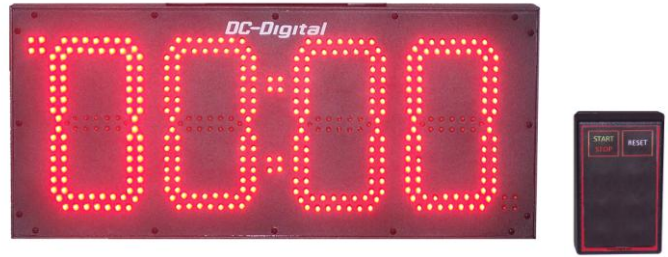

8.0 inch Four-Digit LED

Count Up Timer with Top Mounted Pushbutton Controls

[DC-80T-UP-W](#)

DC-Digital
tm

Features

- Counts up to 99 hours
- RF Wireless controls (150' range, WRC-2T)
- Additional timers can be used in the same area (Multiple channels)
- All aluminum enclosure
- 1 year Warranty
- Visible up to 400Ft
- Large 8.0 Inch Super Bright LED's
- Shift Digit Technology (displays 100th of a second)
- Made in the USA
- Factory Serviceable

Specifications

- **Input** (2) Function Membrane Switch Pushbutton (Start-Stop and Reset to Zero) , 2.4Ghz RF Wireless 1mW Handheld controller.
- **Display** Four digit bar; high intensity; seven segment; red LED display
- **Case** Extruded aluminum enclosure, 25 inches wide x 11 inches tall x 3-1/4 inches deep
- **Weight** 15 Pounds
- **Power Source** 28 Watts; 90 – 240VAC 50/60 Hz, 6ft 3-prong power cord
- **Operating Temp** 0° to 49° Celsius (32° to 120° Fahrenheit)
- **Case Finish** Finger Print Resistant , Tough, Black Textured Powder Coating