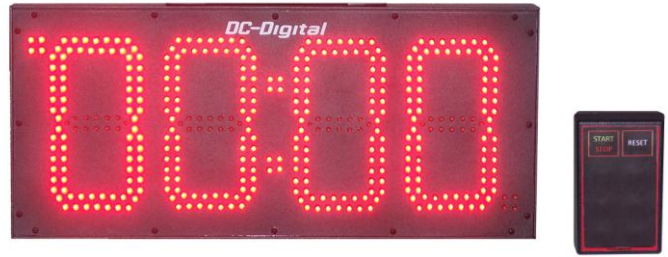

8.0 inch Four-Digit LED

Count Up Timer with Top Mounted Pushbutton Controls

[DC-80T-UP-W-IN](#)

DC-Digital
tm

Features

- Counts up to 99 hours
- RF Wireless controls (150' range, WRC-2T)
- Additional timers can be used in the same area (Multiple channels)
- All aluminum enclosure
- 1 year Warranty
- Visible up to 400Ft
- Large 8.0 Inch Super Bright LED's
- Shift Digit Technology (displays 100th of a second)
- Made in the USA
- Factory Serviceable

Specifications

- **Input** (2) Function Membrane Switch Pushbutton (Start-Stop and Reset to Zero) , 2.4Ghz RF Wireless 1mW Handheld controller.
- **Display** Four digit bar; high intensity; seven segment; red LED display
- **Case** Extruded aluminum enclosure, 25 inches wide x 11 inches tall x 3-1/4 inches deep
- **Weight** 15 Pounds
- **Power Source** 28 Watts; 90 – 240VAC 50/60 Hz, 6ft 3-prong power cord
- **Operating Temp** 0° to 49° Celsius (32° to 120° Fahrenheit)
- **Case Finish** Finger Print Resistant , Tough, Black Textured Powder Coating