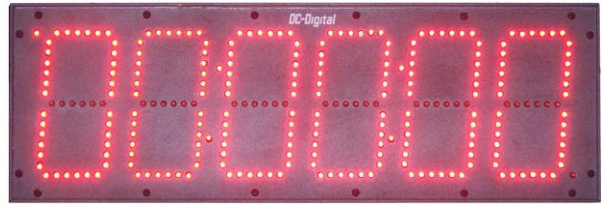

6.0 inch Six-Digit Count up Timer with RF Wireless controls

(outdoor) [DC-606T-UP-W](#)

DC-Digital
tm

Features

- Counts up to 99 Hours from hundredths of a second
- All Extruded IP66 Rated aluminum enclosure
- Excellent viewing in bright sunlight
- 1-Year warranty
- RF Wireless controls (150' range, WRC-2T)
- Visible up to 300 feet
- Large 6.0 Inch Super Bright LED's
- Factory calibrated quartz accuracy
- Made in the USA
- Weatherproof outdoor junction box for connections

[DC-606T-UP-W](#) Description

The DC-Digital [DC-606T-UP-W](#) is designed to be used where a wireless controlled count up timer is needed. The [DC-606T-UP-W](#) utilizes the **shift digit technology** that allows the user to see hours as well as hundredths of a second. The flexibility of this unique design gives it a broad range of applications in schools, industry, governmental and churches. The RF (**R**adio **F**requency) wireless controllability gives the user easy access and total freedom to all of its functions without sacrificing limited control, as found in our competitors IR (Infrared Led) remotes (IR remotes have limited range of transmission 50 feet or less and is limited to indoor operation only). It can be used in either existing buildings or new construction. Long viewing distances are accomplished with its large red LED display. The all aluminum, black extra tuff powder coated enclosure gives it a professional look that will hold up in many harsh environments. This unit includes one wireless remote control (WRC-2T). Additional wireless controllers are available for purchase