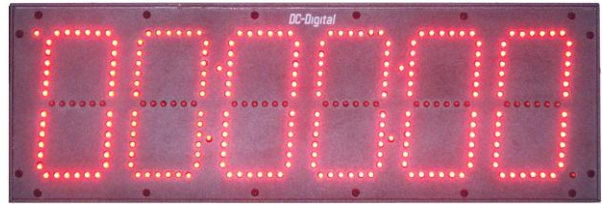

6.0 inch Six-Digit Count up Timer with RF Wireless controls

(outdoor) [DC-606T-UP-W-IN](#)

DC-Digital
tm

Features

- Counts up to 99 Hours from hundredths of a second
- All Extruded aluminum enclosure
- Excellent viewing in bright sunlight
- 1-Year warranty
- RF Wireless controls (150' range, WRC-2T)
- Visible up to 300 feet
- Large 6.0 Inch Super Bright LED's
- Factory calibrated quartz accuracy
- Made in the USA
- Junction box for connections

[DC-606T-UP-W-IN](#) Description

The DC-Digital [DC-606T-UP-W-IN](#) is designed to be used where a wireless controlled count up timer is needed. The [DC-606T-UP-W-IN](#) utilizes the **shift digit technology** that allows the user to see hours as well as hundredths of a second. The flexibility of this unique design gives it a broad range of applications in schools, industry, governmental and churches. The RF (**R**adio **F**requency) wireless controllability gives the user easy access and total freedom to all of its functions without sacrificing limited control, as found in our competitors IR (Infrared Led) remotes (IR remotes have limited range of transmission 50 feet or less and is limited to indoor operation only). It can be used in either existing buildings or new construction. Long viewing distances are accomplished with its large red LED display. The all aluminum, black extra tuff powder coated enclosure gives it a professional look that will hold up in many harsh environments. This unit includes one wireless remote control (WRC-2T). Additional wireless controllers are available for purchase