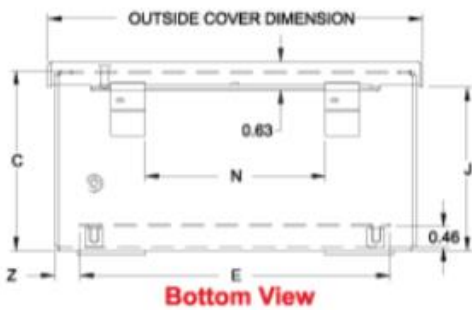

### Specifications

- **Function** (2) NEMA, IP-54 Push-Button Switches, Enclosure and 25 Feet of Cabling
- **Operation** Momentary Normally Open (Separate contacts but use same common)
- **Mechanical Life** 5,000,000 (900 operations per hour)
- **Weight** 1.0 Pound
- **Operating Temp** 0° to 49° Celsius (32° to 120° Fahrenheit)
- **Operating Force** 8 Nm (816 grams)
- **Dimensions** 3.11 inches (7.9 cm) x 1.575 inches (4 cm) x 1.575 inches (4 cm)
- **Protection** IP65; NEMA Type 1, 2, 3, 3R, 3S, 4, 4X, 5, 12, 13 (From front of Panel)
- **Standards** Conforming to EN60947-1, EN60947-5-1, VDE0660-200, UL508, CSA C22-2 No.14, IEC60529, NEMA ICS6-110
- **Approvals** CSA, UL, TÜV

# SW-2-HD-RED-BLK-NEMA - Dimensions:

Dimensions are in inches (millimeters)

Part No.	Overall Dimensions											Cover						
	A	B	C	D	E	F	G	H	J	L	N	Dimensions	P	T	V	Y	Z	
1414A <sup>1</sup>	4.00	4.00	3.00	-	-	-	4.75	2.00	2.64	5.50	1.31	4.31	4.31	1.50	3.00	-	-	-
1414C <sup>1</sup>	6.00	4.00	3.00	4.88	2.88	2.51	6.75	2.00	2.64	7.50	1.31	6.31	4.31	1.50	3.00	0.31	0.56	0.56