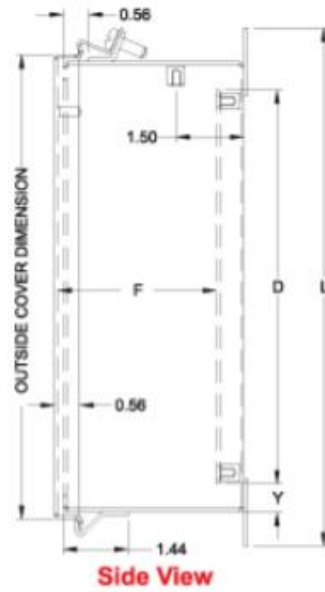

### Specifications

- **Function** (2) NEMA, IP-54 Push-Button Switches, Enclosure and 25 Feet of Cabling
- **Operation** Momentary Normally Open (Separate contacts but use same common)
- **Mechanical Life** 5,000,000 (900 operations per hour)
- **Weight** 1.0 Pound
- **Operating Temp** 0° to 49° Celsius (32° to 120° Fahrenheit)
- **Operating Force** 8 Nm (816 grams)
- **Dimensions** 3.11 inches (7.9 cm) x 1.575 inches (4 cm) x 1.575 inches (4 cm)
- **Protection** IP65; NEMA Type 1, 2, 3, 3R, 3S, 4, 4X, 5, 12, 13 (From front of Panel)
- **Standards** Conforming to EN60947-1, EN60947-5-1, VDE0660-200, UL508, CSA C22-2 No.14, IEC60529, NEMA ICS6-110
- **Approvals** CSA, UL, TÜV

# SW-2-HD-RED-BLK-NEMA - Dimensions:

Dimensions are in inches (millimeters)

Part No.	Overall Dimensions											Cover						
	A	B	C	D	E	F	G	H	J	L	N	Dimensions	P	T	V	Y	Z	
1414A <sup>1</sup>	4.00	4.00	3.00	-	-	-	4.75	2.00	2.64	5.50	1.31	4.31	4.31	1.50	3.00	-	-	-
1414C <sup>1</sup>	6.00	4.00	3.00	4.88	2.88	2.51	6.75	2.00	2.64	7.50	1.31	6.31	4.31	1.50	3.00	0.31	0.56	0.56