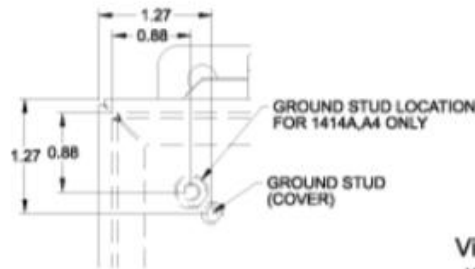

### Features

- Everything included for easy installation
- (2) 40 mm, mushroom head, pushbuttons
- Momentary N.O.
- 25 Feet long, 22 AWG wire leads with terminations
- UL Listed, CSA Certified, TUV Approved, and CE
- Wide switching range from 5 mA to 10 A
- 14Ga. NEMA 12,13 and IP54 watertight enclosure
- Made in the USA

### Options

- Multiple N.O. and N.C. contacts snap on
- 60 mm Mushroom head
- Key Switch
- Custom wire lead lengths
- Red, Yellow, Green, Blue, Black and White buttons
- Latching (maintained) contacts
- IP20 (finger-safe) contacts
- Illuminated pushbuttons

### Specifications

- **Function** (2) NEMA, IP-54 Push-Button Switches, Enclosure and 25 Feet of Cabling
- **Operation** Momentary Normally Open (Separate contacts but use same common)
- **Mechanical Life** 5,000,000 (900 operations per hour)
- **Weight** 1.0 Pound
- **Operating Temp** 0° to 49° Celsius (32° to 120° Fahrenheit)
- **Operating Force** 8 Nm (816 grams)
- **Dimensions** 3.11 inches (7.9 cm) x 1.575 inches (4 cm) x 1.575 inches (4 cm)
- **Protection** IP65; NEMA Type 1, 2, 3, 3R, 3S, 4, 4X, 5, 12, 13 (From front of Panel)
- **Standards** Conforming to EN60947-1, EN60947-5-1, VDE0660-200, UL508, CSA C22-2 No.14, IEC60529, NEMA ICS6-110
- **Approvals** CSA, UL, TÜV

# SW-2-HD-RED-BLK-NEMA - Dimensions:

Dimensions are in inches (millimeters)

Part No.	Overall Dimensions											Cover						
	A	B	C	D	E	F	G	H	J	L	N	Dimensions	P	T	V	Y	Z	
1414A <sup>1</sup>	4.00	4.00	3.00	-	-	-	4.75	2.00	2.64	5.50	1.31	4.31	4.31	1.50	3.00	-	-	-
1414C <sup>1</sup>	6.00	4.00	3.00	4.88	2.88	2.51	6.75	2.00	2.64	7.50	1.31	6.31	4.31	1.50	3.00	0.31	0.56	0.56