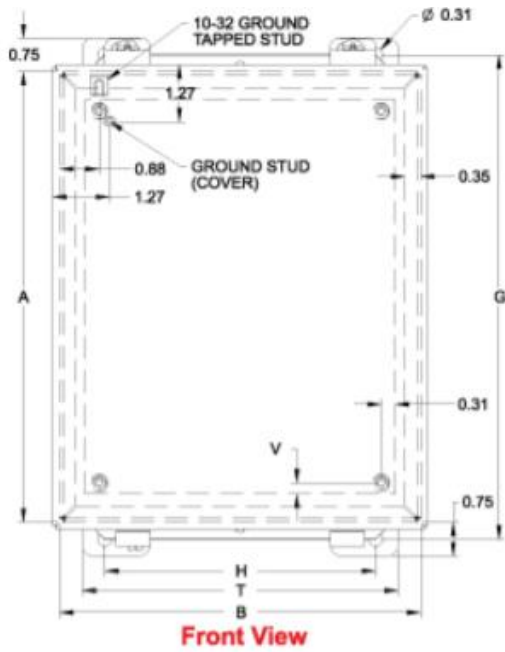

### Features

- Everything included for easy installation
- (2) 40 mm, mushroom head, pushbuttons
- Momentary N.O.
- 25 Feet long, 22 AWG wire leads with terminations
- UL Listed, CSA Certified, TUV Approved, and CE
- Wide switching range from 5 mA to 10 A
- 14Ga. NEMA 12,13 and IP54 watertight enclosure
- Made in the USA

### Options

- Multiple N.O. and N.C. contacts snap on
- 60 mm Mushroom head
- Key Switch
- Custom wire lead lengths
- Red, Yellow, Green, Blue, Black and White buttons
- Latching (maintained) contacts
- IP20 (finger-safe) contacts
- Illuminated pushbuttons

### Specifications

- **Function** (2) NEMA, IP-54 Push-Button Switches, Enclosure and 25 Feet of Cabling
- **Operation** Momentary Normally Open (Separate contacts but use same common)
- **Mechanical Life** 5,000,000 (900 operations per hour)
- **Weight** 1.0 Pound
- **Operating Temp** 0° to 49° Celsius (32° to 120° Fahrenheit)
- **Operating Force** 8 Nm (816 grams)
- **Dimensions** 3.11 inches (7.9 cm) x 1.575 inches (4 cm) x 1.575 inches (4 cm)
- **Protection** IP65; NEMA Type 1, 2, 3, 3R, 3S, 4, 4X, 5, 12, 13 (From front of Panel)
- **Standards** Conforming to EN60947-1, EN60947-5-1, VDE0660-200, UL508, CSA C22-2 No.14, IEC60529, NEMA ICS6-110
- **Approvals** CSA, UL, TÜV

# SW-2-HD-RED-BLK-NEMA - Dimensions:

Dimensions are in inches (millimeters)

Part No.	Overall Dimensions											Cover						
	A	B	C	D	E	F	G	H	J	L	N	Dimensions	P	T	V	Y	Z	
1414A <sup>1</sup>	4.00	4.00	3.00	-	-	-	4.75	2.00	2.64	5.50	1.31	4.31	4.31	1.50	3.00	-	-	-
1414C <sup>1</sup>	6.00	4.00	3.00	4.88	2.88	2.51	6.75	2.00	2.64	7.50	1.31	6.31	4.31	1.50	3.00	0.31	0.56	0.56