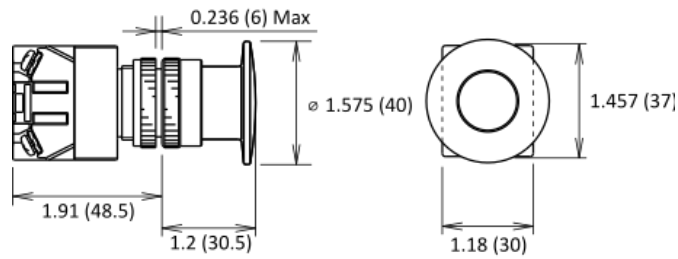

### Features

- Everything included for easy installation
- (2) 40 mm, mushroom head, pushbuttons
- Momentary N.O.
- 25 Feet long, 22 AWG wire leads with terminations
- UL Listed, CSA Certified, TUV Approved, and CE
- Wide switching range from 5 mA to 10 A
- 14Ga. NEMA 12,13 and IP54 watertight enclosure
- Made in the USA

### Options

- Multiple N.O. and N.C. contacts snap on
- 60 mm Mushroom head
- Key Switch
- Custom wire lead lengths
- Red, Yellow, Green, Blue, Black and White buttons
- Latching (maintained) contacts
- IP20 (finger-safe) contacts
- Illuminated pushbuttons

### Specifications

- **Function** (2) NEMA, IP-54 Push-Button Switches, Enclosure and 25 Feet of Cabling
- **Operation** Momentary Normally Open (Separate contacts but use same common)
- **Mechanical Life** 5,000,000 (900 operations per hour)
- **Weight** 1.0 Pound
- **Operating Temp** 0° to 49° Celsius (32° to 120° Fahrenheit)
- **Operating Force** 8 Nm (816 grams)
- **Dimensions** 3.11 inches (7.9 cm) x 1.575 inches (4 cm) x 1.575 inches (4 cm)
- **Protection** IP65; NEMA Type 1, 2, 3, 3R, 3S, 4, 4X, 5, 12, 13 (From front of Panel)
- **Standards** Conforming to EN60947-1, EN60947-5-1, VDE0660-200, UL508, CSA C22-2 No.14, IEC60529, NEMA ICS6-110
- **Approvals** CSA, UL, TÜV

# SW-2-HD-RED-BLK-NEMA - Dimensions:

Dimensions are in inches (millimeters)

Part No.	Overall Dimensions											Cover						
	A	B	C	D	E	F	G	H	J	L	N	Dimensions	P	T	V	Y	Z	
1414A <sup>1</sup>	4.00	4.00	3.00	-	-	-	4.75	2.00	2.64	5.50	1.31	4.31	4.31	1.50	3.00	-	-	-
1414C <sup>1</sup>	6.00	4.00	3.00	4.88	2.88	2.51	6.75	2.00	2.64	7.50	1.31	6.31	4.31	1.50	3.00	0.31	0.56	0.56