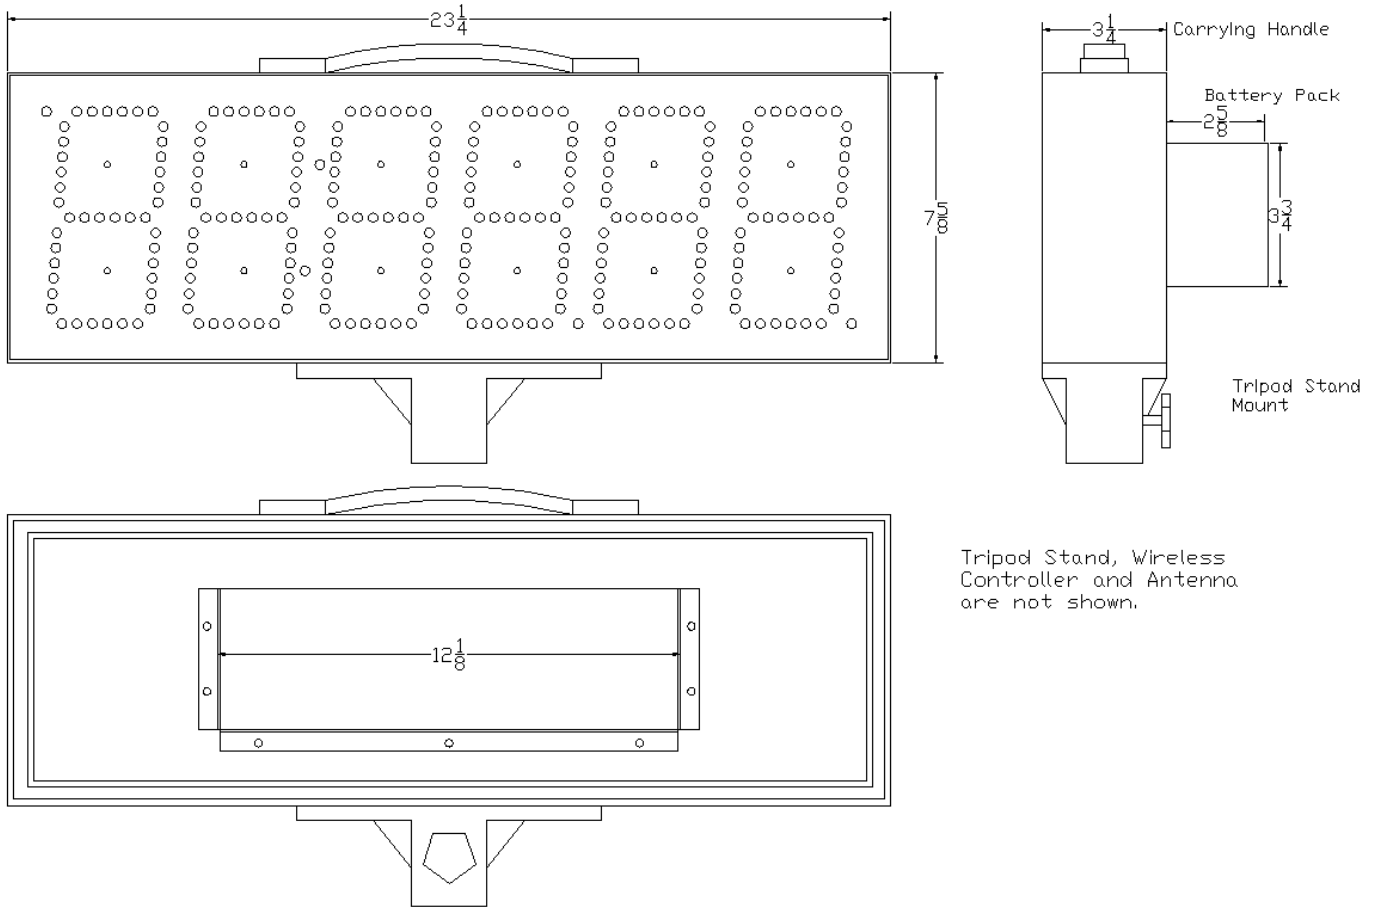

DC-606UTW-BTC Mounting and Dimensions

Tripod mount only.

Tripod Stand, Wireless Controller and Antenna are not shown.